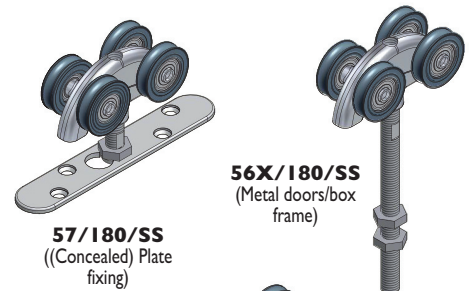

DOOR SPECIFICATION

Max panel weight	180 kg
Max panel thickness	48mm
Min panel thickness	35mm
Max panel height	3000mm

GEAR SPECIFICATION

Track	Anodised aluminium (25 microns) available in lengths <i>Soffit fix spacing 900mm centres (maximum)</i>	180/2000A, 180/2500A, 180/3000A, 180/4000A, 180/5000A & 180/6000A
Brush strips	Available in black in 4 brush heights, by the metre	BS10, BS15, BS20, BS25(mm)
Brackets	Face fixed stainless steel Double face fixed stainless steel bracket (heavy) <i>Starting 20mm from end of track fix at 900mm centres (maximum)</i>	1/SS 5H/SS
Hangers	2 required per door Timber doors - corner plate fixing - saddle plate fixing - (concealed) plate fixing Metal doors - angled frame door fixing - box frame fixing - (concealed) plate fixing	52/180/SS 53/180/SS 57/180/SS 56/180/SS 56X/180/SS 57/180/SS
Guides	Timber doors - (concealed) fixing with SS bearing - wall mounted guide - for multiple runs of doors use Metal doors - box section metal door - long - box section metal door	106H SS/94 102 SS/94 102 SS/94 104PX/89 104P/89
Channels	Aluminium (2000, 2500, 3000 & 6000mm) Stainless steel (3000mm length only) Brass (1500mm and 3000mm length only) Galvanised steel (1800, 2000, 2500 & 3000mm) Polypropylene channel Aluminium supporting channel for polypropylene	94X 89SS 94 89 94P 94SC
Track Stop	HH5/SS	

53/180/SS
(Timber doors/
saddle plate fixing)

HH5/SS
(Track stop)