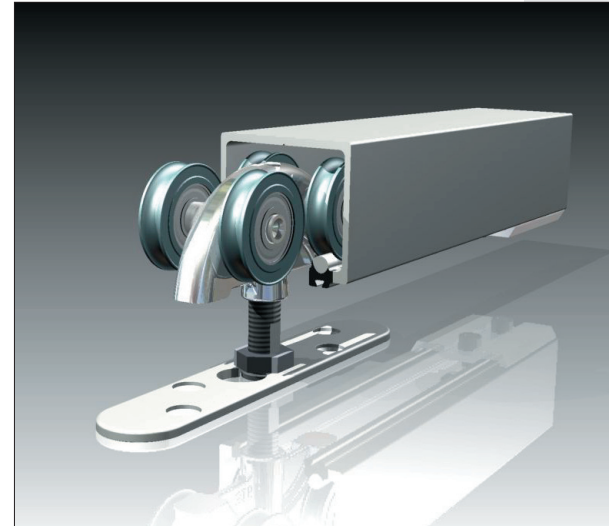

DOOR SPECIFICATION

Max panel weight	180 kg
Max panel thickness	48mm
Min panel thickness	35mm
Max panel height	3000mm

GEAR SPECIFICATION

Track	Anodised aluminium (25 microns) available in lengths <i>Soffit fix spacing 900mm centres (maximum)</i>	180/2000A, 180/2500A, 180/3000A, 180/4000A, 180/5000A & 180/6000A
Brush strips	Available in black in 4 brush heights, by the metre	BS10, BS15, BS20, BS25(mm)
Brackets	Face fixed stainless steel Double face fixed stainless steel bracket (heavy) <i>Starting 20mm from end of track fix at 900mm centres (maximum)</i>	1/SS 5H/SS
Hangers	2 required per door Timber doors - corner plate fixing - saddle plate fixing - (concealed) plate fixing Metal doors - angled frame door fixing - box frame fixing - (concealed) plate fixing	52/180/SS 53/180/SS 57/180/SS 56/180/SS 56X/180/SS 57/180/SS
Guides	Timber doors - (concealed) fixing with SS bearing - wall mounted guide - for multiple runs of doors use Metal doors - box section metal door - long - box section metal door	106H SS/94 102 SS/94 102 SS/94 104PX/89 104P/89
Channels	Aluminium (2000, 2500, 3000 & 6000mm) Stainless steel (3000mm length only) Brass (1500mm and 3000mm length only) Galvanised steel (1800, 2000, 2500 & 3000mm) Polypropylene channel Aluminium supporting channel for polypropylene	94X 89SS 94 89 94P 94SC
Track Stop	HH5/SS	

53/180/SS
(Timber doors/
saddle plate fixing)

HH5/SS
(Track stop)