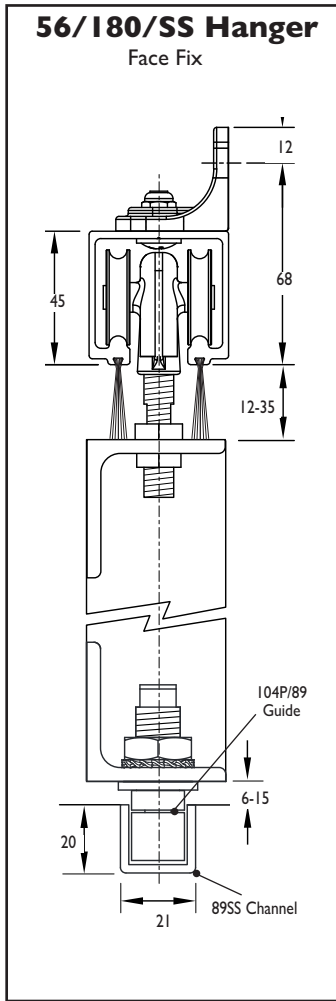

DOOR SPECIFICATION

Max panel weight	180 kg
Max panel thickness	48mm
Min panel thickness	35mm
Max panel height	3000mm

GEAR SPECIFICATION

Track	Anodised aluminium (25 microns) available in lengths <i>Soffit fix spacing 900mm centres (maximum)</i>	180/2000A, 180/2500A, 180/3000A, 180/4000A, 180/5000A & 180/6000A
Brush strips	Available in black in 4 brush heights, by the metre	BS10, BS15, BS20, BS25(mm)
Brackets	Face fixed stainless steel Double face fixed stainless steel bracket (heavy) <i>Starting 20mm from end of track fix at 900mm centres (maximum)</i>	1/SS 5H/SS
Hangers	2 required per door Timber doors - corner plate fixing - saddle plate fixing - (concealed) plate fixing Metal doors - angled frame door fixing - box frame fixing - (concealed) plate fixing	52/180/SS 53/180/SS 57/180/SS 56/180/SS 56X/180/SS 57/180/SS
Guides	Timber doors - (concealed) fixing with SS bearing - wall mounted guide - for multiple runs of doors use Metal doors - box section metal door - long - box section metal door	106H SS/94 102 SS/94 102 SS/94 104PX/89 104P/89
Channels	Aluminium (2000, 2500, 3000 & 6000mm) Stainless steel (3000mm length only) Brass (1500mm and 3000mm length only) Galvanised steel (1800, 2000, 2500 & 3000mm) Polypropylene channel Aluminium supporting channel for polypropylene	94X 89SS 94 89 94P 94SC
Track Stop	HH5/SS	

53/180/SS
(Timber doors/
saddle plate fixing)

HH5/SS
(Track stop)

106H SS/94
(Guide)

102 SS/94
(Guide)

1/SS
(Bracket)

5H/SS
(Bracket)

SOLTAIRE 180

(All dimensions are in mm.)