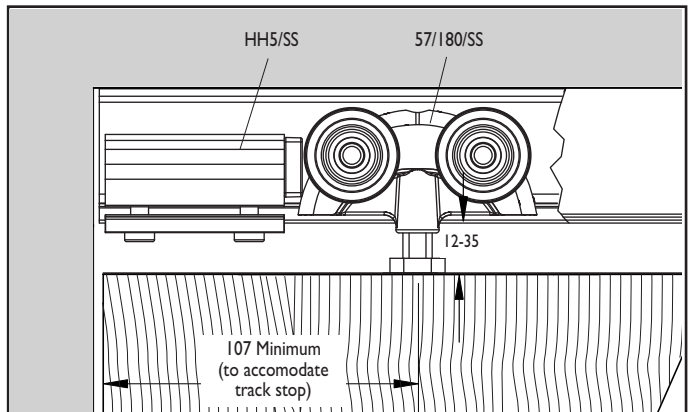

DOOR SPECIFICATION

Max panel weight	180 kg
Max panel thickness	48mm
Min panel thickness	35mm
Max panel height	3000mm

GEAR SPECIFICATION

Track	Anodised aluminium (25 microns) available in lengths <i>Soffit fix spacing 900mm centres (maximum)</i>	180/2000A, 180/2500A, 180/3000A, 180/4000A, 180/5000A & 180/6000A
Brush strips	Available in black in 4 brush heights, by the metre	BS10, BS15, BS20, BS25(mm)
Brackets	Face fixed stainless steel Double face fixed stainless steel bracket (heavy) <i>Starting 20mm from end of track fix at 900mm centres (maximum)</i>	1/SS 5H/SS
Hangers	2 required per door Timber doors - corner plate fixing - saddle plate fixing - (concealed) plate fixing Metal doors - angled frame door fixing - box frame fixing - (concealed) plate fixing	52/180/SS 53/180/SS 57/180/SS 56/180/SS 56X/180/SS 57/180/SS
Guides	Timber doors - (concealed) fixing with SS bearing - wall mounted guide - for multiple runs of doors use Metal doors - box section metal door - long - box section metal door	106H SS/94 102 SS/94 102 SS/94 104PX/89 104P/89
Channels	Aluminium (2000, 2500, 3000 & 6000mm) Stainless steel (3000mm length only) Brass (1500mm and 3000mm length only) Galvanised steel (1800, 2000, 2500 & 3000mm) Polypropylene channel Aluminium supporting channel for polypropylene	94X 89SS 94 89 94P 94SC
Track Stop	HH5/SS	

53/180/SS
(Timber doors/
saddle plate fixing)

HH5/SS
(Track stop)

106H SS/94
(Guide)

102 SS/94
(Guide)

1/SS
(Bracket)

5H/SS
(Bracket)

SOLTAIRE 180

(All dimensions are in mm.)