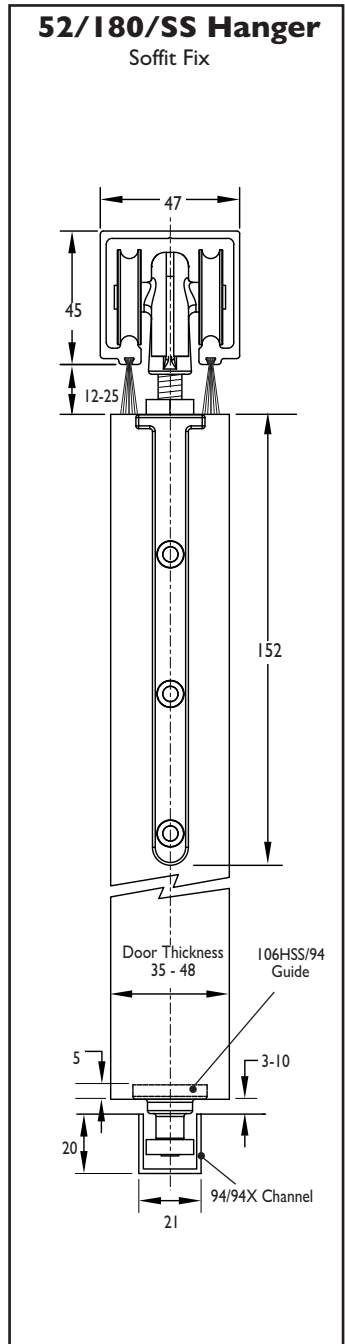

DOOR SPECIFICATION

Max panel weight	180 kg
Max panel thickness	48mm
Min panel thickness	35mm
Max panel height	3000mm

GEAR SPECIFICATION

Track	Anodised aluminium (25 microns) available in lengths <i>Soffit fix spacing 900mm centres (maximum)</i>	180/2000A, 180/2500A, 180/3000A, 180/4000A, 180/5000A & 180/6000A
Brush strips	Available in black in 4 brush heights, by the metre	BS10, BS15, BS20, BS25(mm)
Brackets	Face fixed stainless steel Double face fixed stainless steel bracket (heavy) <i>Starting 20mm from end of track fix at 900mm centres (maximum)</i>	1/SS 5H/SS
Hangers	2 required per door Timber doors - corner plate fixing - saddle plate fixing - (concealed) plate fixing Metal doors - angled frame door fixing - box frame fixing - (concealed) plate fixing	52/180/SS 53/180/SS 57/180/SS 56/180/SS 56X/180/SS 57/180/SS
Guides	Timber doors - (concealed) fixing with SS bearing - wall mounted guide - for multiple runs of doors use Metal doors - box section metal door - long - box section metal door	106H SS/94 102 SS/94 102 SS/94 104PX/89 104P/89
Channels	Aluminium (2000, 2500, 3000 & 6000mm) Stainless steel (3000mm length only) Brass (1500mm and 3000mm length only) Galvanised steel (1800, 2000, 2500 & 3000mm) Polypropylene channel Aluminium supporting channel for polypropylene	94X 89SS 94 89 94P 94SC
Track Stop	HH5/SS	

53/180/SS
(Timber doors/
saddle plate fixing)

HH5/SS
(Track stop)

106H SS/94
(Guide)

102 SS/94
(Guide)

1/SS
(Bracket)

5H/SS
(Bracket)

SOLTAIRE 180

(All dimensions are in mm.)