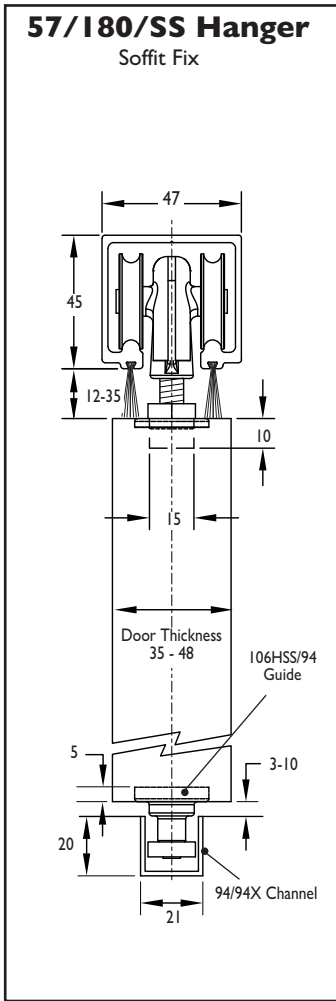

DOOR SPECIFICATION

Max panel weight	180 kg
Max panel thickness	48mm
Min panel thickness	35mm
Max panel height	3000mm

GEAR SPECIFICATION

Track	Anodised aluminium (25 microns) available in lengths <i>Soffit fix spacing 900mm centres (maximum)</i>	180/2000A, 180/2500A, 180/3000A, 180/4000A, 180/5000A & 180/6000A
Brush strips	Available in black in 4 brush heights, by the metre	BS10, BS15, BS20, BS25(mm)
Brackets	Face fixed stainless steel Double face fixed stainless steel bracket (heavy) <i>Starting 20mm from end of track fix at 900mm centres (maximum)</i>	1/SS 5H/SS
Hangers	2 required per door Timber doors - corner plate fixing - saddle plate fixing - (concealed) plate fixing Metal doors - angled frame door fixing - box frame fixing - (concealed) plate fixing	52/180/SS 53/180/SS 57/180/SS 56/180/SS 56X/180/SS 57/180/SS
Guides	Timber doors - (concealed) fixing with SS bearing - wall mounted guide - for multiple runs of doors use Metal doors - box section metal door - long - box section metal door	106H SS/94 102 SS/94 102 SS/94 104PX/89 104P/89
Channels	Aluminium (2000, 2500, 3000 & 6000mm) Stainless steel (3000mm length only) Brass (1500mm and 3000mm length only) Galvanised steel (1800, 2000, 2500 & 3000mm) Polypropylene channel Aluminium supporting channel for polypropylene	94X 89SS 94 89 94P 94SC
Track Stop	HH5/SS	

53/180/SS
(Timber doors/
saddle plate fixing)

HH5/SS
(Track stop)

106H SS/94
(Guide)

102 SS/94
(Guide)

1/SS
(Bracket)

5H/SS
(Bracket)

SOLTAIRE 180

(All dimensions are in mm.)