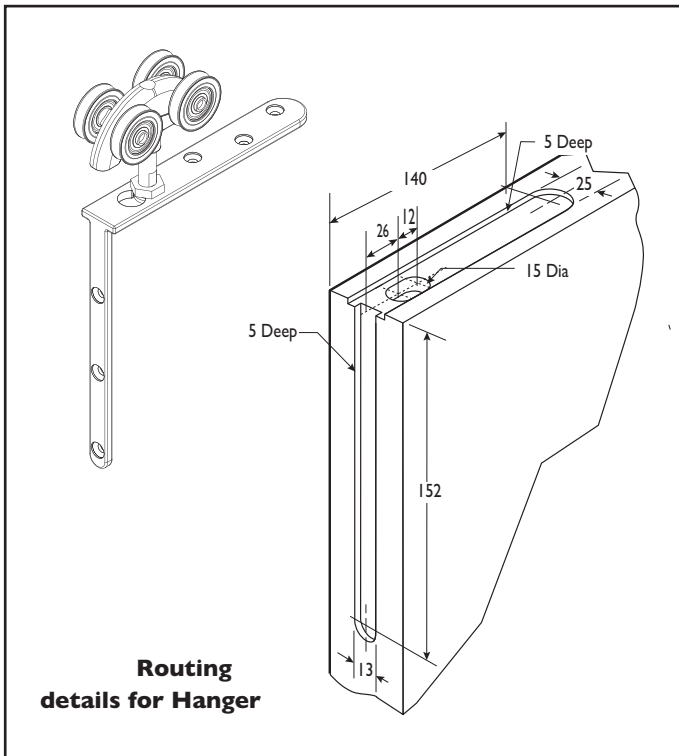

DOOR SPECIFICATION

Max panel weight	180 kg
Max panel thickness	48mm
Min panel thickness	35mm
Max panel height	3000mm

GEAR SPECIFICATION

Track	Anodised aluminium (25 microns) available in lengths <i>Soffit fix spacing 900mm centres (maximum)</i>	180/2000A, 180/2500A, 180/3000A, 180/4000A, 180/5000A & 180/6000A
Brush strips	Available in black in 4 brush heights, by the metre	BS10, BS15, BS20, BS25(mm)
Brackets	Face fixed stainless steel Double face fixed stainless steel bracket (heavy) <i>Starting 20mm from end of track fix at 900mm centres (maximum)</i>	1/SS 5H/SS
Hangers	2 required per door Timber doors - corner plate fixing - saddle plate fixing - (concealed) plate fixing Metal doors - angled frame door fixing - box frame fixing - (concealed) plate fixing	52/180/SS 53/180/SS 57/180/SS 56/180/SS 56X/180/SS 57/180/SS
Guides	Timber doors - (concealed) fixing with SS bearing - wall mounted guide - for multiple runs of doors use Metal doors - box section metal door - long - box section metal door	106H SS/94 102 SS/94 102 SS/94 104PX/89 104P/89
Channels	Aluminium (2000, 2500, 3000 & 6000mm) Stainless steel (3000mm length only) Brass (1500mm and 3000mm length only) Galvanised steel (1800, 2000, 2500 & 3000mm) Polypropylene channel Aluminium supporting channel for polypropylene	94X 89SS 94 89 94P 94SC
Track Stop	HH5/SS	

53/180/SS
(Timber doors/
saddle plate fixing)

HH5/SS
(Track stop)

106H SS/94
(Guide)

102 SS/94
(Guide)

1/SS
(Bracket)

5H/SS
(Bracket)

SOLTAIRE 180

(All dimensions are in mm.)