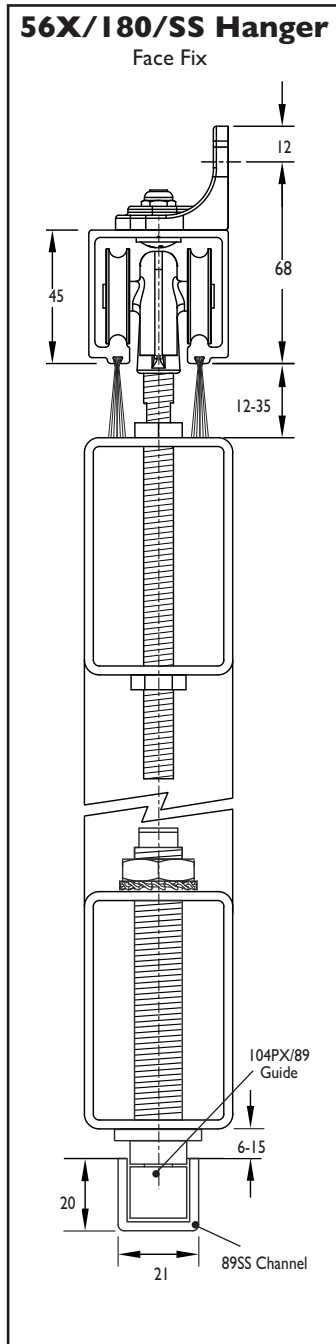

DOOR SPECIFICATION

Max panel weight	180 kg
Max panel thickness	48mm
Min panel thickness	35mm
Max panel height	3000mm

GEAR SPECIFICATION

Track	Anodised aluminium (25 microns) available in lengths <i>Soffit fix spacing 900mm centres (maximum)</i>	180/2000A, 180/2500A, 180/3000A, 180/4000A, 180/5000A & 180/6000A
Brush strips	Available in black in 4 brush heights, by the metre	BS10, BS15, BS20, BS25(mm)
Brackets	Face fixed stainless steel Double face fixed stainless steel bracket (heavy) <i>Starting 20mm from end of track fix at 900mm centres (maximum)</i>	1/SS 5H/SS
Hangers	2 required per door Timber doors - corner plate fixing - saddle plate fixing - (concealed) plate fixing Metal doors - angled frame door fixing - box frame fixing - (concealed) plate fixing	52/180/SS 53/180/SS 57/180/SS 56/180/SS 56X/180/SS 57/180/SS
Guides	Timber doors - (concealed) fixing with SS bearing - wall mounted guide - for multiple runs of doors use Metal doors - box section metal door - long - box section metal door	106H SS/94 102 SS/94 102 SS/94 104PX/89 104P/89
Channels	Aluminium (2000, 2500, 3000 & 6000mm) Stainless steel (3000mm length only) Brass (1500mm and 3000mm length only) Galvanised steel (1800, 2000, 2500 & 3000mm) Polypropylene channel Aluminium supporting channel for polypropylene	94X 89SS 94 89 94P 94SC
Track Stop	HH5/SS	

53/180/SS
(Timber doors/
saddle plate fixing)

HH5/SS
(Track stop)

106H SS/94
(Guide)

102 SS/94
(Guide)

1/SS
(Bracket)

5H/SS
(Bracket)

SOLTAIRE 180

(All dimensions are in mm.)