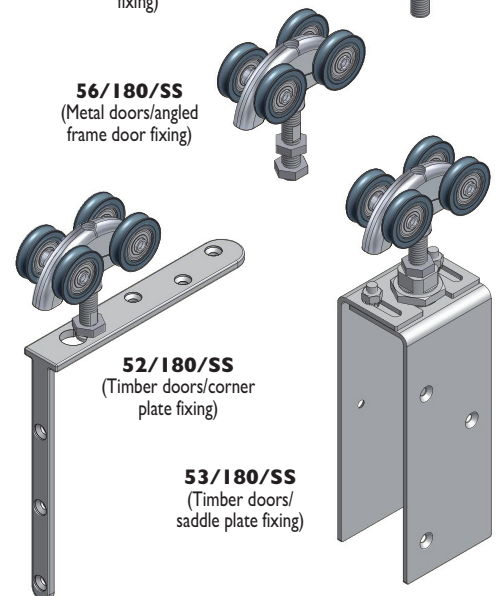

DOOR SPECIFICATION

Max panel weight	180 kg
Max panel thickness	48mm
Min panel thickness	35mm
Max panel height	3000mm

GEAR SPECIFICATION

Track	Anodised aluminium (25 microns) available in lengths <i>Soffit fix spacing 900mm centres (maximum)</i>	180/2000A, 180/2500A, 180/3000A, 180/4000A, 180/5000A & 180/6000A
Brush strips	Available in black in 4 brush heights, by the metre	BS10, BS15, BS20, BS25(mm)
Brackets	Face fixed stainless steel Double face fixed stainless steel bracket (heavy) <i>Starting 20mm from end of track fix at 900mm centres (maximum)</i>	1/SS 5H/SS
Hangers	2 required per door Timber doors - corner plate fixing - saddle plate fixing - (concealed) plate fixing Metal doors - angled frame door fixing - box frame fixing - (concealed) plate fixing	52/180/SS 53/180/SS 57/180/SS 56/180/SS 56X/180/SS 57/180/SS
Guides	Timber doors - (concealed) fixing with SS bearing - wall mounted guide - for multiple runs of doors use Metal doors - box section metal door - long - box section metal door	106H SS/94 102 SS/94 102 SS/94 104PX/89 104P/89
Channels	Aluminium (2000, 2500, 3000 & 6000mm) Stainless steel (3000mm length only) Brass (1500mm and 3000mm length only) Galvanised steel (1800, 2000, 2500 & 3000mm) Polypropylene channel Aluminium supporting channel for polypropylene	94X 89SS 94 89 94P 94SC
Track Stop	HH5/SS	

53/180/SS
(Timber doors/
saddle plate fixing)

HH5/SS
(Track stop)