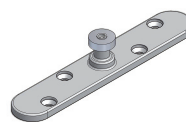

DOOR SPECIFICATION

Max panel weight	180 kg
Max panel thickness	48mm
Min panel thickness	35mm
Max panel height	3000mm

GEAR SPECIFICATION

Track	Anodised aluminium (25 microns) available in lengths <i>Soffit fix spacing 900mm centres (maximum)</i>	180/2000A, 180/2500A, 180/3000A, 180/4000A, 180/5000A & 180/6000A
Brush strips	Available in black in 4 brush heights, by the metre	BS10, BS15, BS20, BS25(mm)
Brackets	Face fixed stainless steel Double face fixed stainless steel bracket (heavy) <i>Starting 20mm from end of track fix at 900mm centres (maximum)</i>	1/SS 5H/SS
Hangers	2 required per door Timber doors - corner plate fixing - saddle plate fixing - (concealed) plate fixing Metal doors - angled frame door fixing - box frame fixing - (concealed) plate fixing	52/180/SS 53/180/SS 57/180/SS 56/180/SS 56X/180/SS 57/180/SS
Guides	Timber doors - (concealed) fixing with SS bearing - wall mounted guide - for multiple runs of doors use Metal doors - box section metal door - long - box section metal door	106H SS/94 102 SS/94 102 SS/94 104PX/89 104P/89
Channels	Aluminium (2000, 2500, 3000 & 6000mm) Stainless steel (3000mm length only) Brass (1500mm and 3000mm length only) Galvanised steel (1800, 2000, 2500 & 3000mm) Polypropylene channel Aluminium supporting channel for polypropylene	94X 89SS 94 89 94P 94SC
Track Stop	HH5/SS	

53/180/SS
(Timber doors/
saddle plate fixing)

HH5/SS
(Track stop)

106H SS/94
(Guide)

102 SS/94
(Guide)

1/SS
(Bracket)

5H/SS
(Bracket)

SOLTAIRE 180

(All dimensions are in mm.)