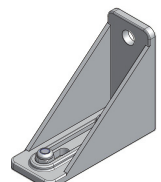

DOOR SPECIFICATION

Max panel weight	180 kg
Max panel thickness	48mm
Min panel thickness	35mm
Max panel height	3000mm

GEAR SPECIFICATION

Track	Anodised aluminium (25 microns) available in lengths <i>Soffit fix spacing 900mm centres (maximum)</i>	180/2000A, 180/2500A, 180/3000A, 180/4000A, 180/5000A & 180/6000A
Brush strips	Available in black in 4 brush heights, by the metre	BS10, BS15, BS20, BS25(mm)
Brackets	Face fixed stainless steel Double face fixed stainless steel bracket (heavy) <i>Starting 20mm from end of track fix at 900mm centres (maximum)</i>	1/SS 5H/SS
Hangers	2 required per door Timber doors - corner plate fixing - saddle plate fixing - (concealed) plate fixing Metal doors - angled frame door fixing - box frame fixing - (concealed) plate fixing	52/180/SS 53/180/SS 57/180/SS 56/180/SS 56X/180/SS 57/180/SS
Guides	Timber doors - (concealed) fixing with SS bearing - wall mounted guide - for multiple runs of doors use Metal doors - box section metal door - long - box section metal door	106H SS/94 102 SS/94 102 SS/94 104PX/89 104P/89
Channels	Aluminium (2000, 2500, 3000 & 6000mm) Stainless steel (3000mm length only) Brass (1500mm and 3000mm length only) Galvanised steel (1800, 2000, 2500 & 3000mm) Polypropylene channel Aluminium supporting channel for polypropylene	94X 89SS 94 89 94P 94SC
Track Stop	HH5/SS	

53/180/SS
(Timber doors/
saddle plate fixing)

HH5/SS
(Track stop)

106H SS/94
(Guide)

102 SS/94
(Guide)

1/SS
(Bracket)

5H/SS
(Bracket)

SOLTAIRE 180

(All dimensions are in mm.)